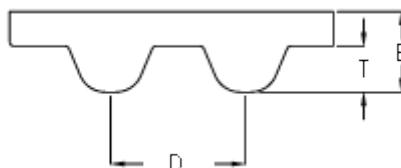

# Data Sheet

Article number: 602932750399

Description: Gates timing belt POWERGRIP®  
GTX 1600 8MX 50

## Measures

---

D (Pitch)	= 8
Height B mm	= 5.6
Height T mm	= 3.4
Length	= 1600
Number of teeth	= 200
Type	= 1600 8MX 50
Width	= 50